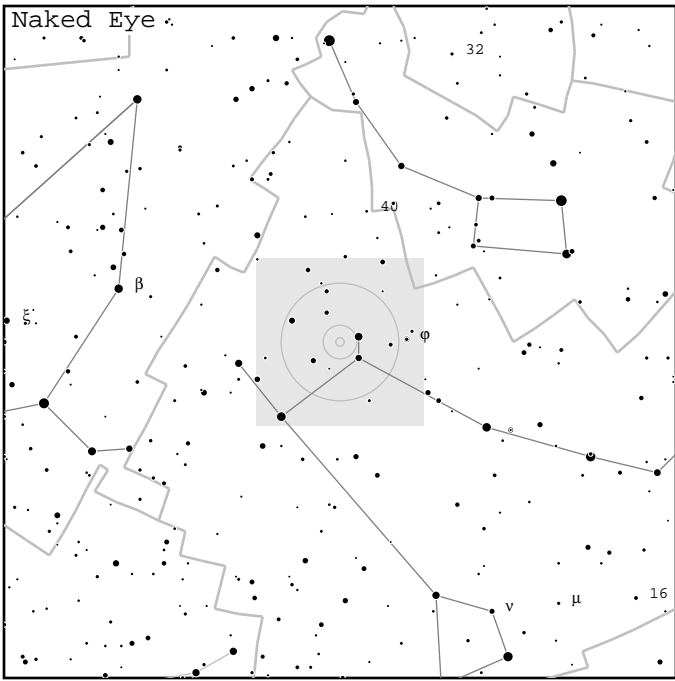

Kemble 2 (Mini-Cassiopeia)

FOV: 40 deg, .5 ● 4 ● 3 ● 2 ● 1 ● 0

FOV: 10 deg, .8 ● 7 ● 6 ● 5 ● 4 ● 3 ● 2 ● 1 ● 0

FOV: 2 deg, .12 ● 11 ● 10 ● 9 ● 8 ● 7 ● 6 ● 5 ● 4 ● 3