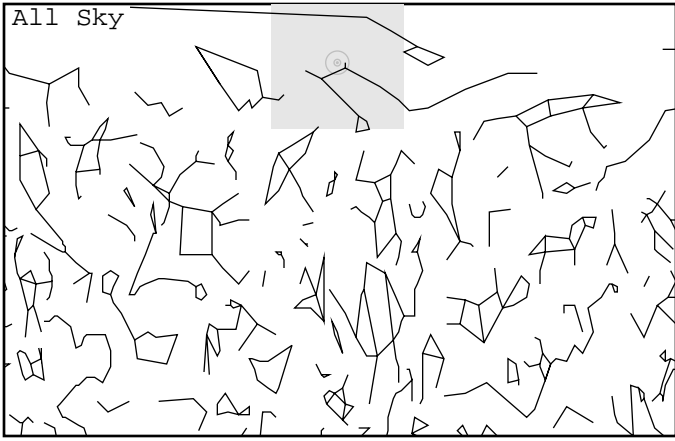

Kemble 2 (Mini-Cassiopeia)

FOV: 40 deg, .5 ● 4 ● 3 ● 2 ● 1 ● 0

FOV: 10 deg, .8 ● 7 ● 6 ● 5 ● 4 ● 3 ● 2 ● 1 ● 0

FOV: 2 deg, .12 ● 11 ● 10 ● 9 ● 8 ● 7 ● 6 ● 5 ● 4 ● 3