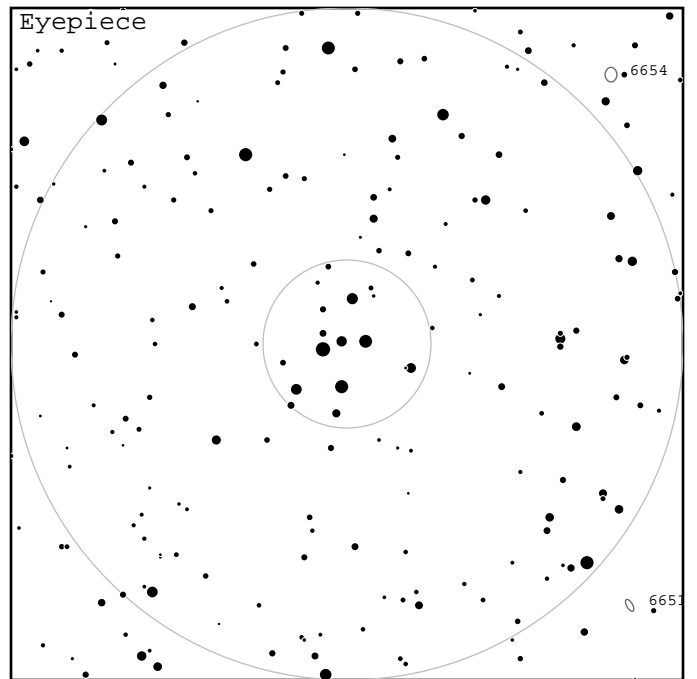

Kemble 2 (Mini-Cassiopeia)

FOV: 40 deg, .5 ● 4 ● 3 ● 2 ● 1 ● 0

FOV: 10 deg, .8 ● 7 ● 6 ● 5 ● 4 ● 3 ● 2 ● 1 ● 0

FOV: 2 deg, .12 ● 11 ● 10 ● 9 ● 8 ● 7 ● 6 ● 5 ● 4 ● 3