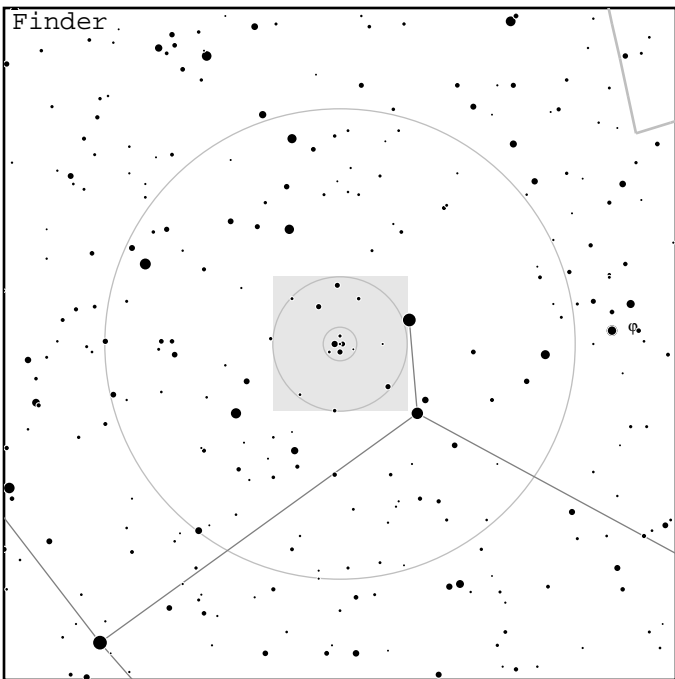

Kemble 2 (Mini-Cassiopeia)

FOV: 40 deg, .5 ● 4 ● 3 ● 2 ● 1 ● 0

FOV: 10 deg, .8 ● 7 ● 6 ● 5 ● 4 ● 3 ● 2 ● 1 ● 0

FOV: 2 deg, .12 ● 11 ● 10 ● 9 ● 8 ● 7 ● 6 ● 5 ● 4 ● 3