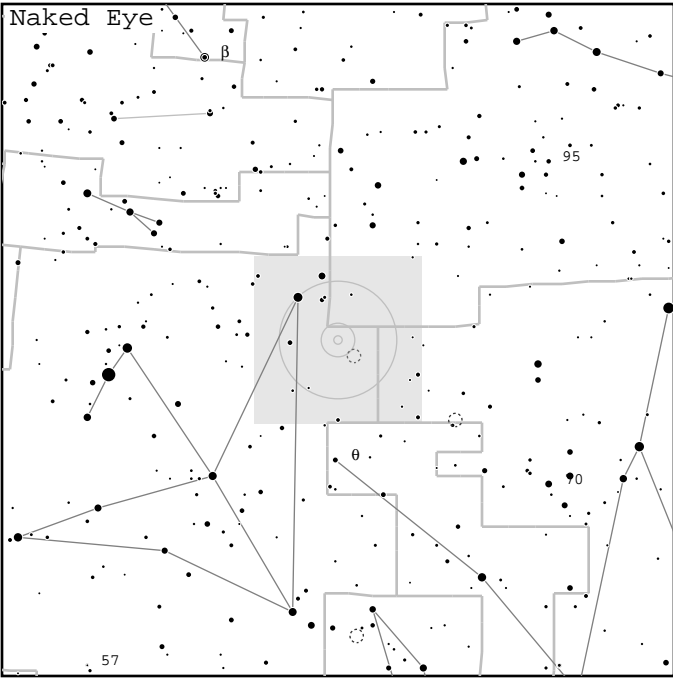

Aquila Equilateral Triangle

FOV: 40 deg, .5 ● 4 ● 3 ● 2 ● 1 ● 0

FOV: 10 deg, .8 ● 7 ● 6 ● 5 ● 4 ● 3 ● 2 ● 1 ● 0

FOV: 2 deg, .12 ● 11 ● 10 ● 9 ● 8 ● 7 ● 6 ● 5 ● 4 ● 3