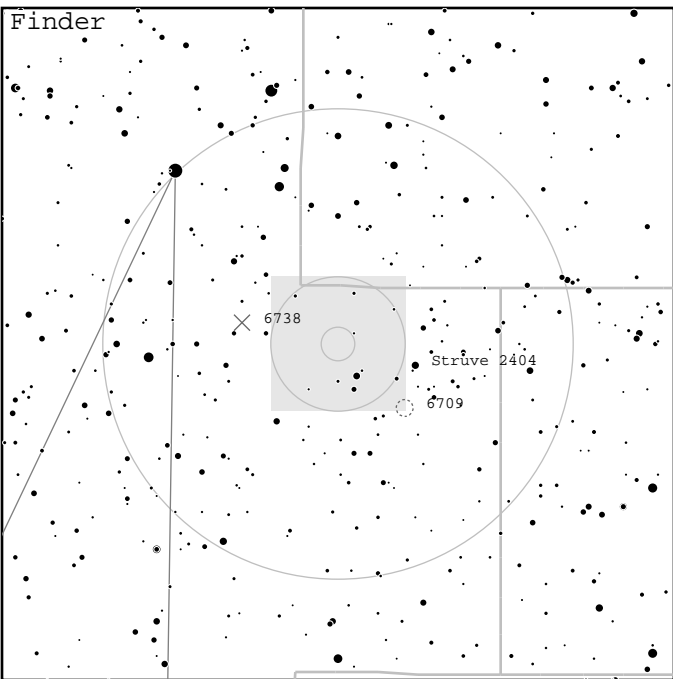

Aquila Equilateral Triangle

FOV: 40 deg, .5 ● 4 ● 3 ● 2 ● 1 ● 0

FOV: 10 deg, .8 ● 7 ● 6 ● 5 ● 4 ● 3 ● 2 ● 1 ● 0

FOV: 2 deg, .12 ● 11 ● 10 ● 9 ● 8 ● 7 ● 6 ● 5 ● 4 ● 3