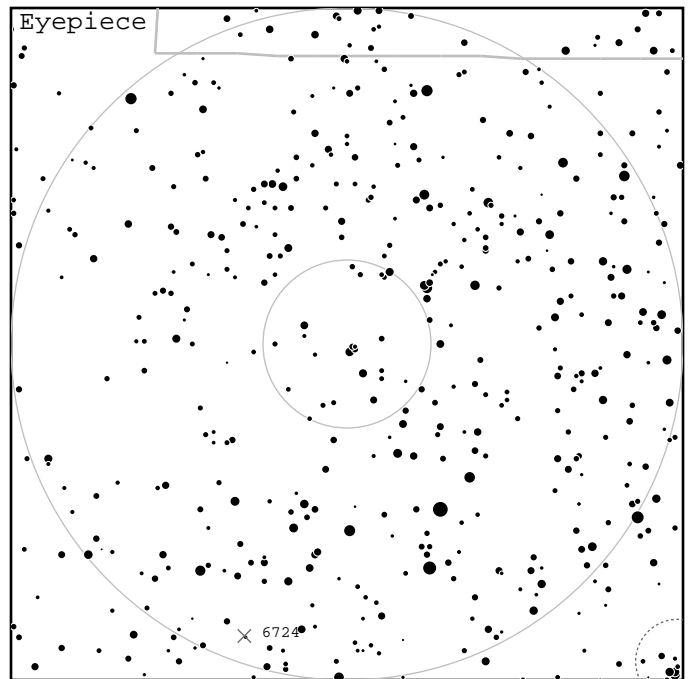

Aquila Equilateral Triangle

FOV: 40 deg, .5 ● 4 ● 3 ● 2 ● 1 ● 0

FOV: 10 deg, .8 ● 7 ● 6 ● 5 ● 4 ● 3 ● 2 ● 1 ● 0

FOV: 2 deg, .12 ● 11 ● 10 ● 9 ● 8 ● 7 ● 6 ● 5 ● 4 ● 3